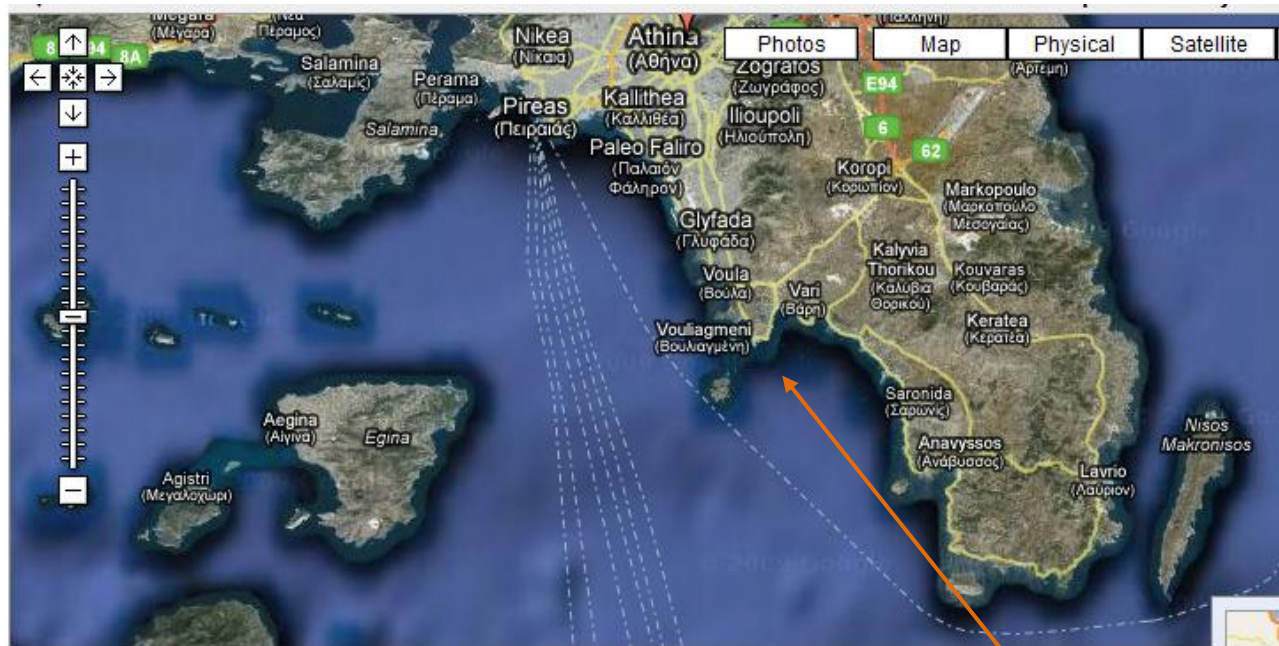

BeLovArrium Campus Area

Until we become owners of all the pieces of land needed for the optimal realization of the project, located around the core property that will form the campus, we will not be able to indicate its exact position, not even the exact municipality involved, as this would probably bring about damaging price speculation. It is however well located on the general area of the first map below. The second map further down shows this same area in relation to Athens which is some 25 kilometers to the north.

The total area for the campus, if all acquired, will be well over 100,000 square meters.